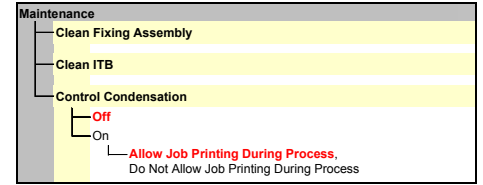

# Menu Route Map

Settings marked with "\*" may not be displayed depending on the other setting items.

## Adjustment/Maintenance