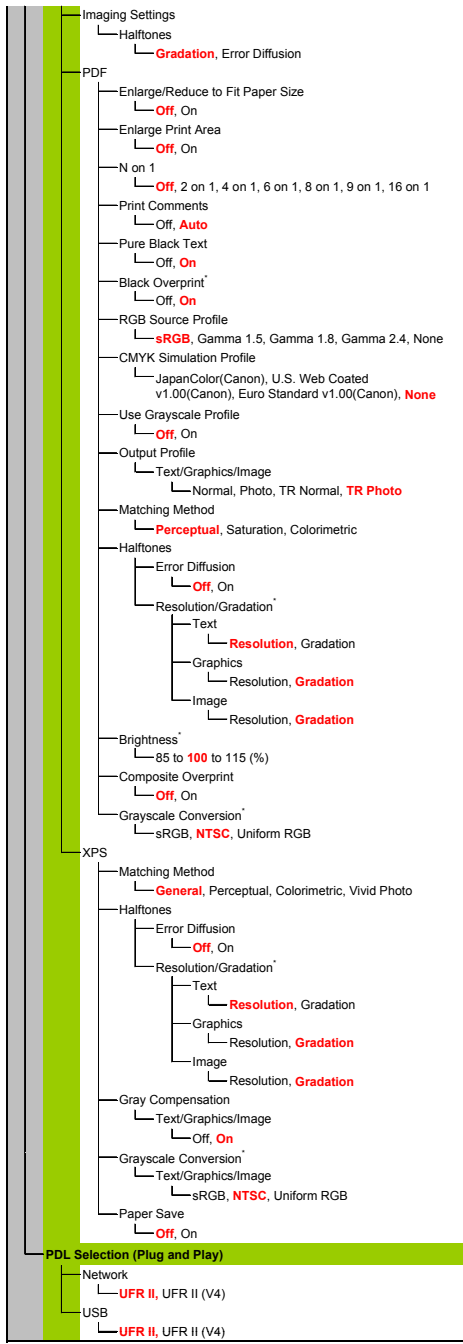

# Menu Route Map

Settings marked with "\*" may not be displayed depending on the other setting items.

## Adjustment/Maintenance

# Menu Route Map

Settings marked with "\*" may not be displayed depending on the other setting items.

Settings marked with "\*" may not be displayed depending on the other setting items.

Settings marked with "\*" may not be displayed depending on the other setting items.