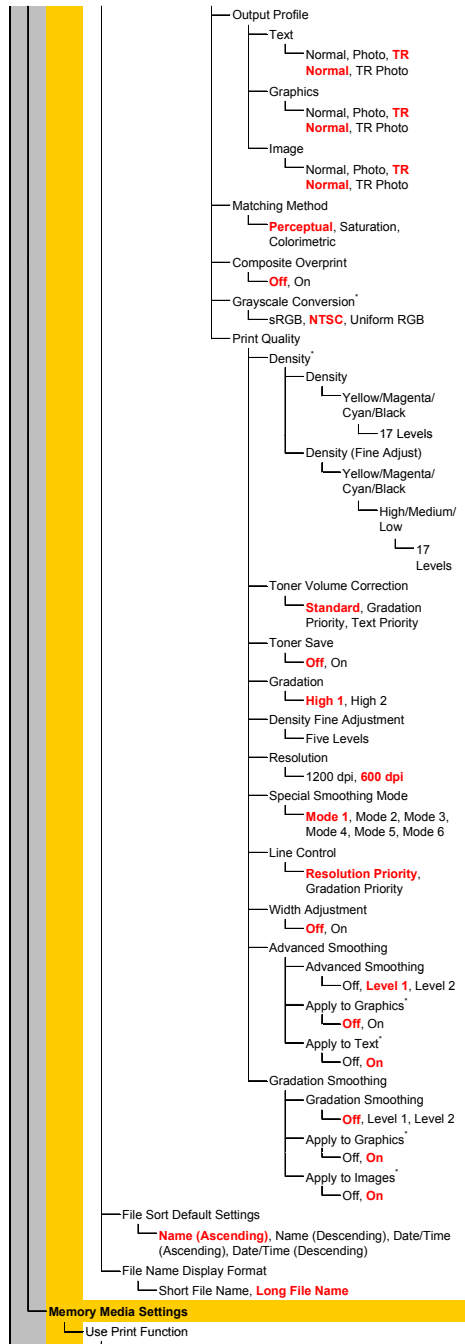

# Menu Route Map

Settings marked with "\*" may not be displayed depending on the other setting items.

## Adjustment/Maintenance

## Function Settings

# Menu Route Map

Settings marked with "\*" may not be displayed depending on the other setting items.

Settings marked with "\*" may not be displayed depending on the other setting items.

Settings marked with "\*" may not be displayed depending on the other setting items.