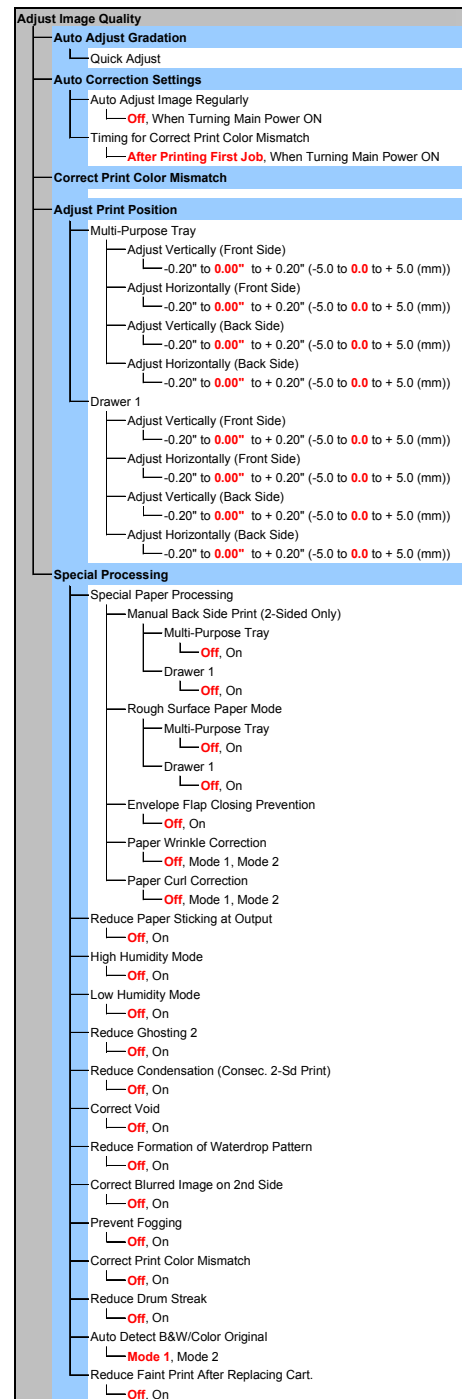

# Menu Route Map

Settings marked with "\*" may not be displayed depending on the other setting items.

## Adjustment/Maintenance

# Menu Route Map

Settings marked with "\*" may not be displayed depending on the other setting items.

Settings marked with "\*" may not be displayed depending on the other setting items.

Settings marked with "\*" may not be displayed depending on the other setting items.