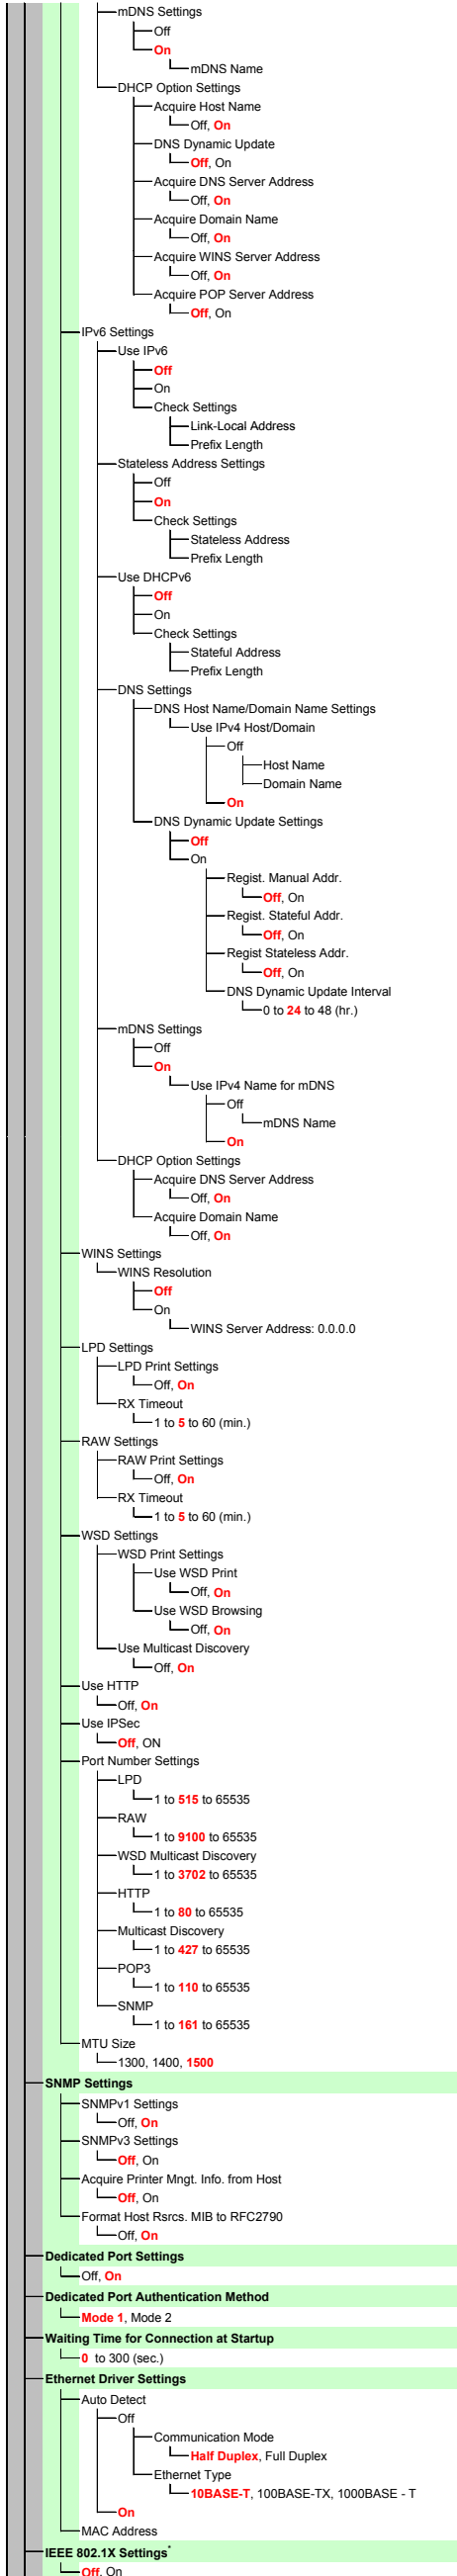

# Menu Route Map

Settings marked with "\*" may not be displayed depending on the other setting items.

## Adjustment/Maintenance

## Function Settings

# Menu Route Map

Settings marked with "\*" may not be displayed depending on the other setting items.

Settings marked with "\*" may not be displayed depending on the other setting items.

Settings marked with "\*" may not be displayed depending on the other setting items.