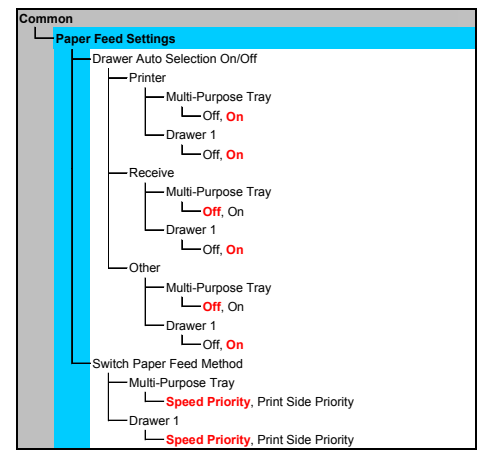

Function Settings