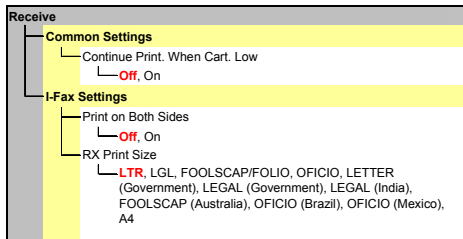

Menu Route Map

Settings marked with "*" may not be displayed depending on the other setting items.

Settings marked with "*" may not be displayed depending on the other setting items.

Settings marked with "*" may not be displayed depending on the other setting items.

Initialize All Data/Settings

Settings marked with "*" may not be displayed depending on the other setting items.

Management Settings