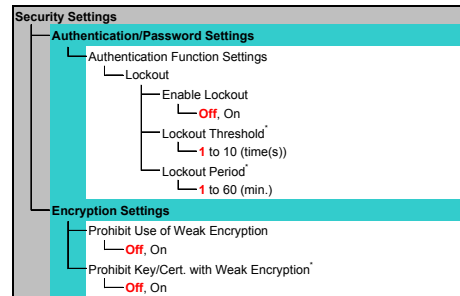

## Function Settings

# Menu Route Map

Settings marked with "\*" may not be displayed depending on the other setting items.

Settings marked with "\*" may not be displayed depending on the other setting items.

Settings marked with "\*" may not be displayed depending on the other setting items.