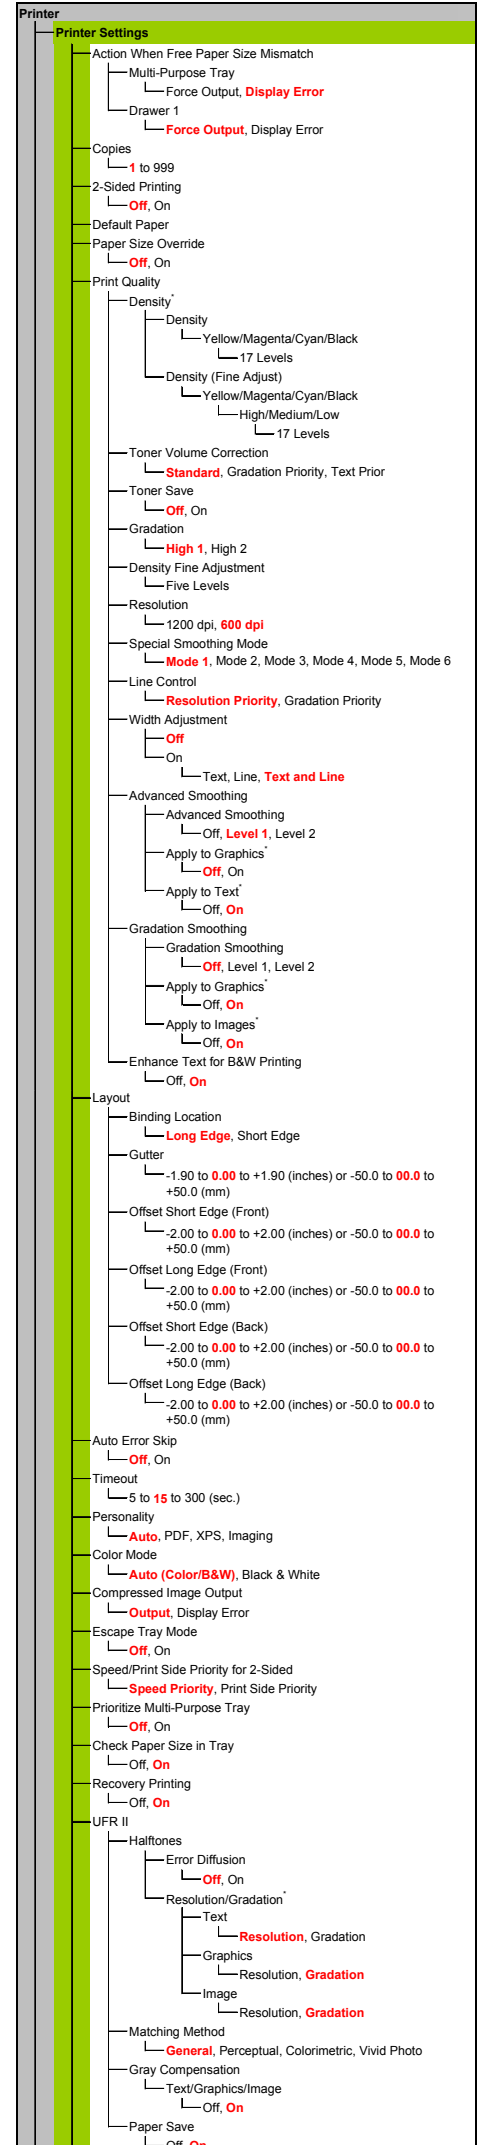

Function Settings