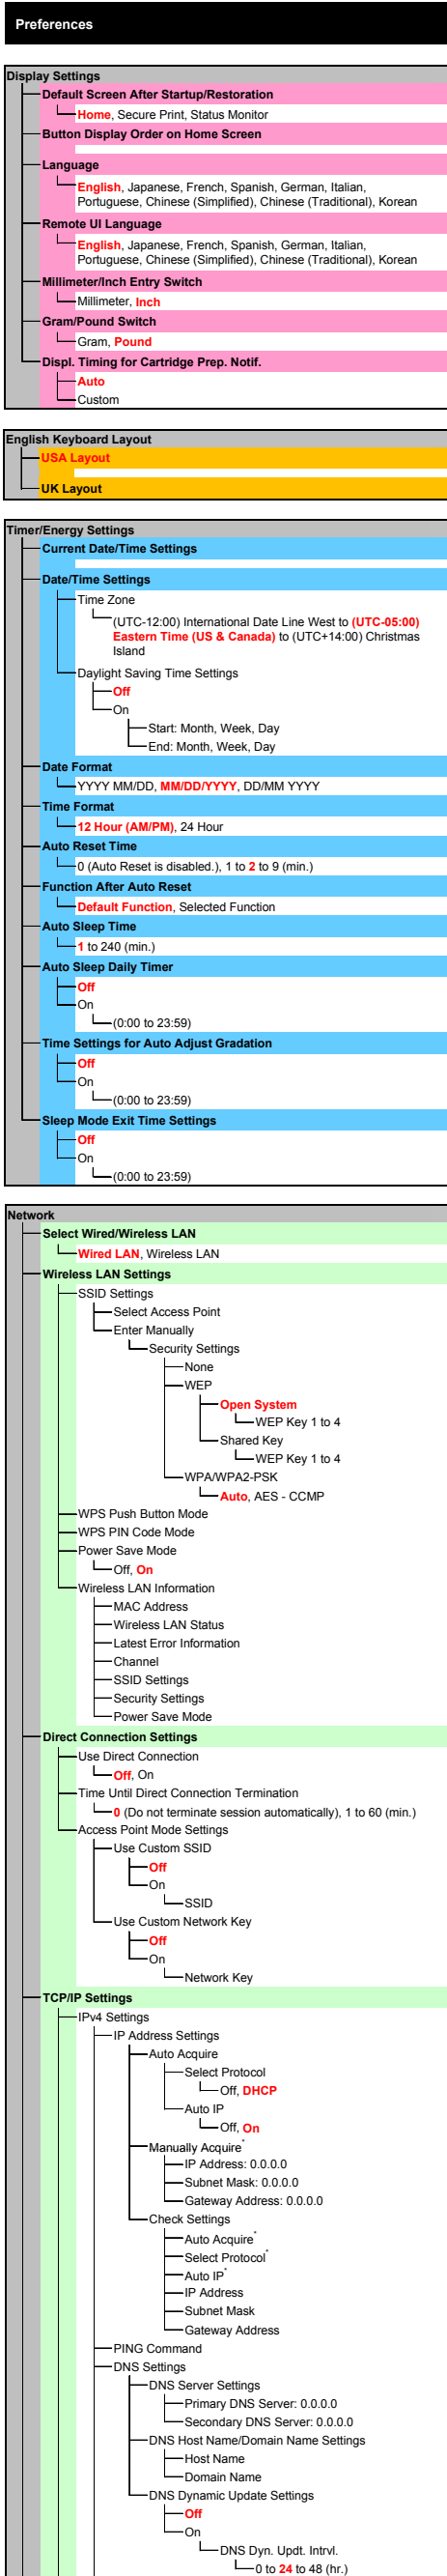

# Menu Route Map

Settings marked with "\*" may not be displayed depending on the other setting items.

## Adjustment/Maintenance

## Function Settings

# Menu Route Map

Settings marked with "\*" may not be displayed depending on the other setting items.

Settings marked with "\*" may not be displayed depending on the other setting items.

Settings marked with "\*" may not be displayed depending on the other setting items.