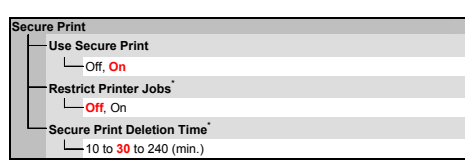

# Menu Route Map

Settings marked with "\*" may not be displayed depending on the other setting items.

Settings marked with "\*" may not be displayed depending on the other setting items.

Settings marked with "\*" may not be displayed depending on the other setting items.

Initialize All Data/Settings

Settings marked with "\*" may not be displayed depending on the other setting items.