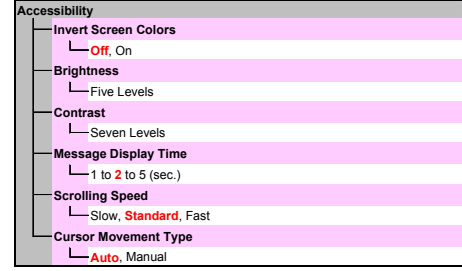

# Menu Route Map

Settings marked with "\*" may not be displayed depending on the other setting items.